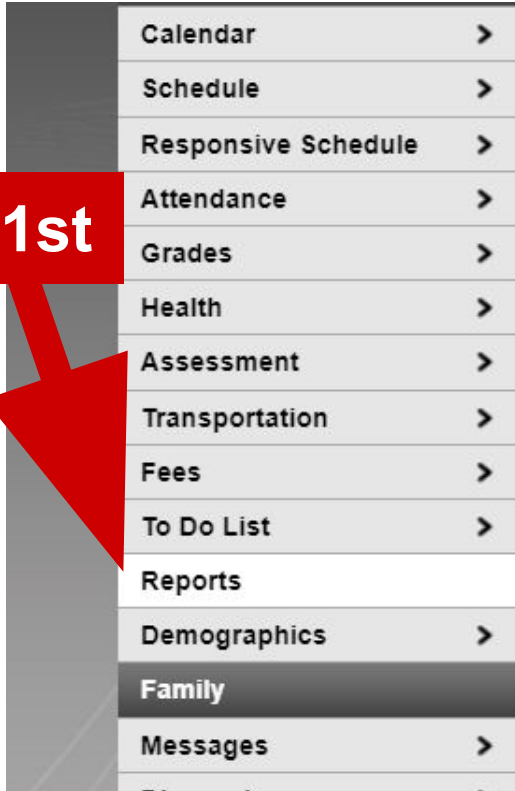

# Get your unofficial transcript by logging in to [Infinite Campus](#)

1st

2nd

- Student Schedule
- Missing Assignments
- Progress Report Q1
- Progress Report Q2
- Progress Report Q3
- Progress Report Q4
- Report Card Q1
- Report Card Q2
- Report Card Q3
- Report Card Q4
- \*\*\*Unofficial Transcript\*\*\*
- IEP (10/02/2009-10/15/2010)
- Program Participation Report